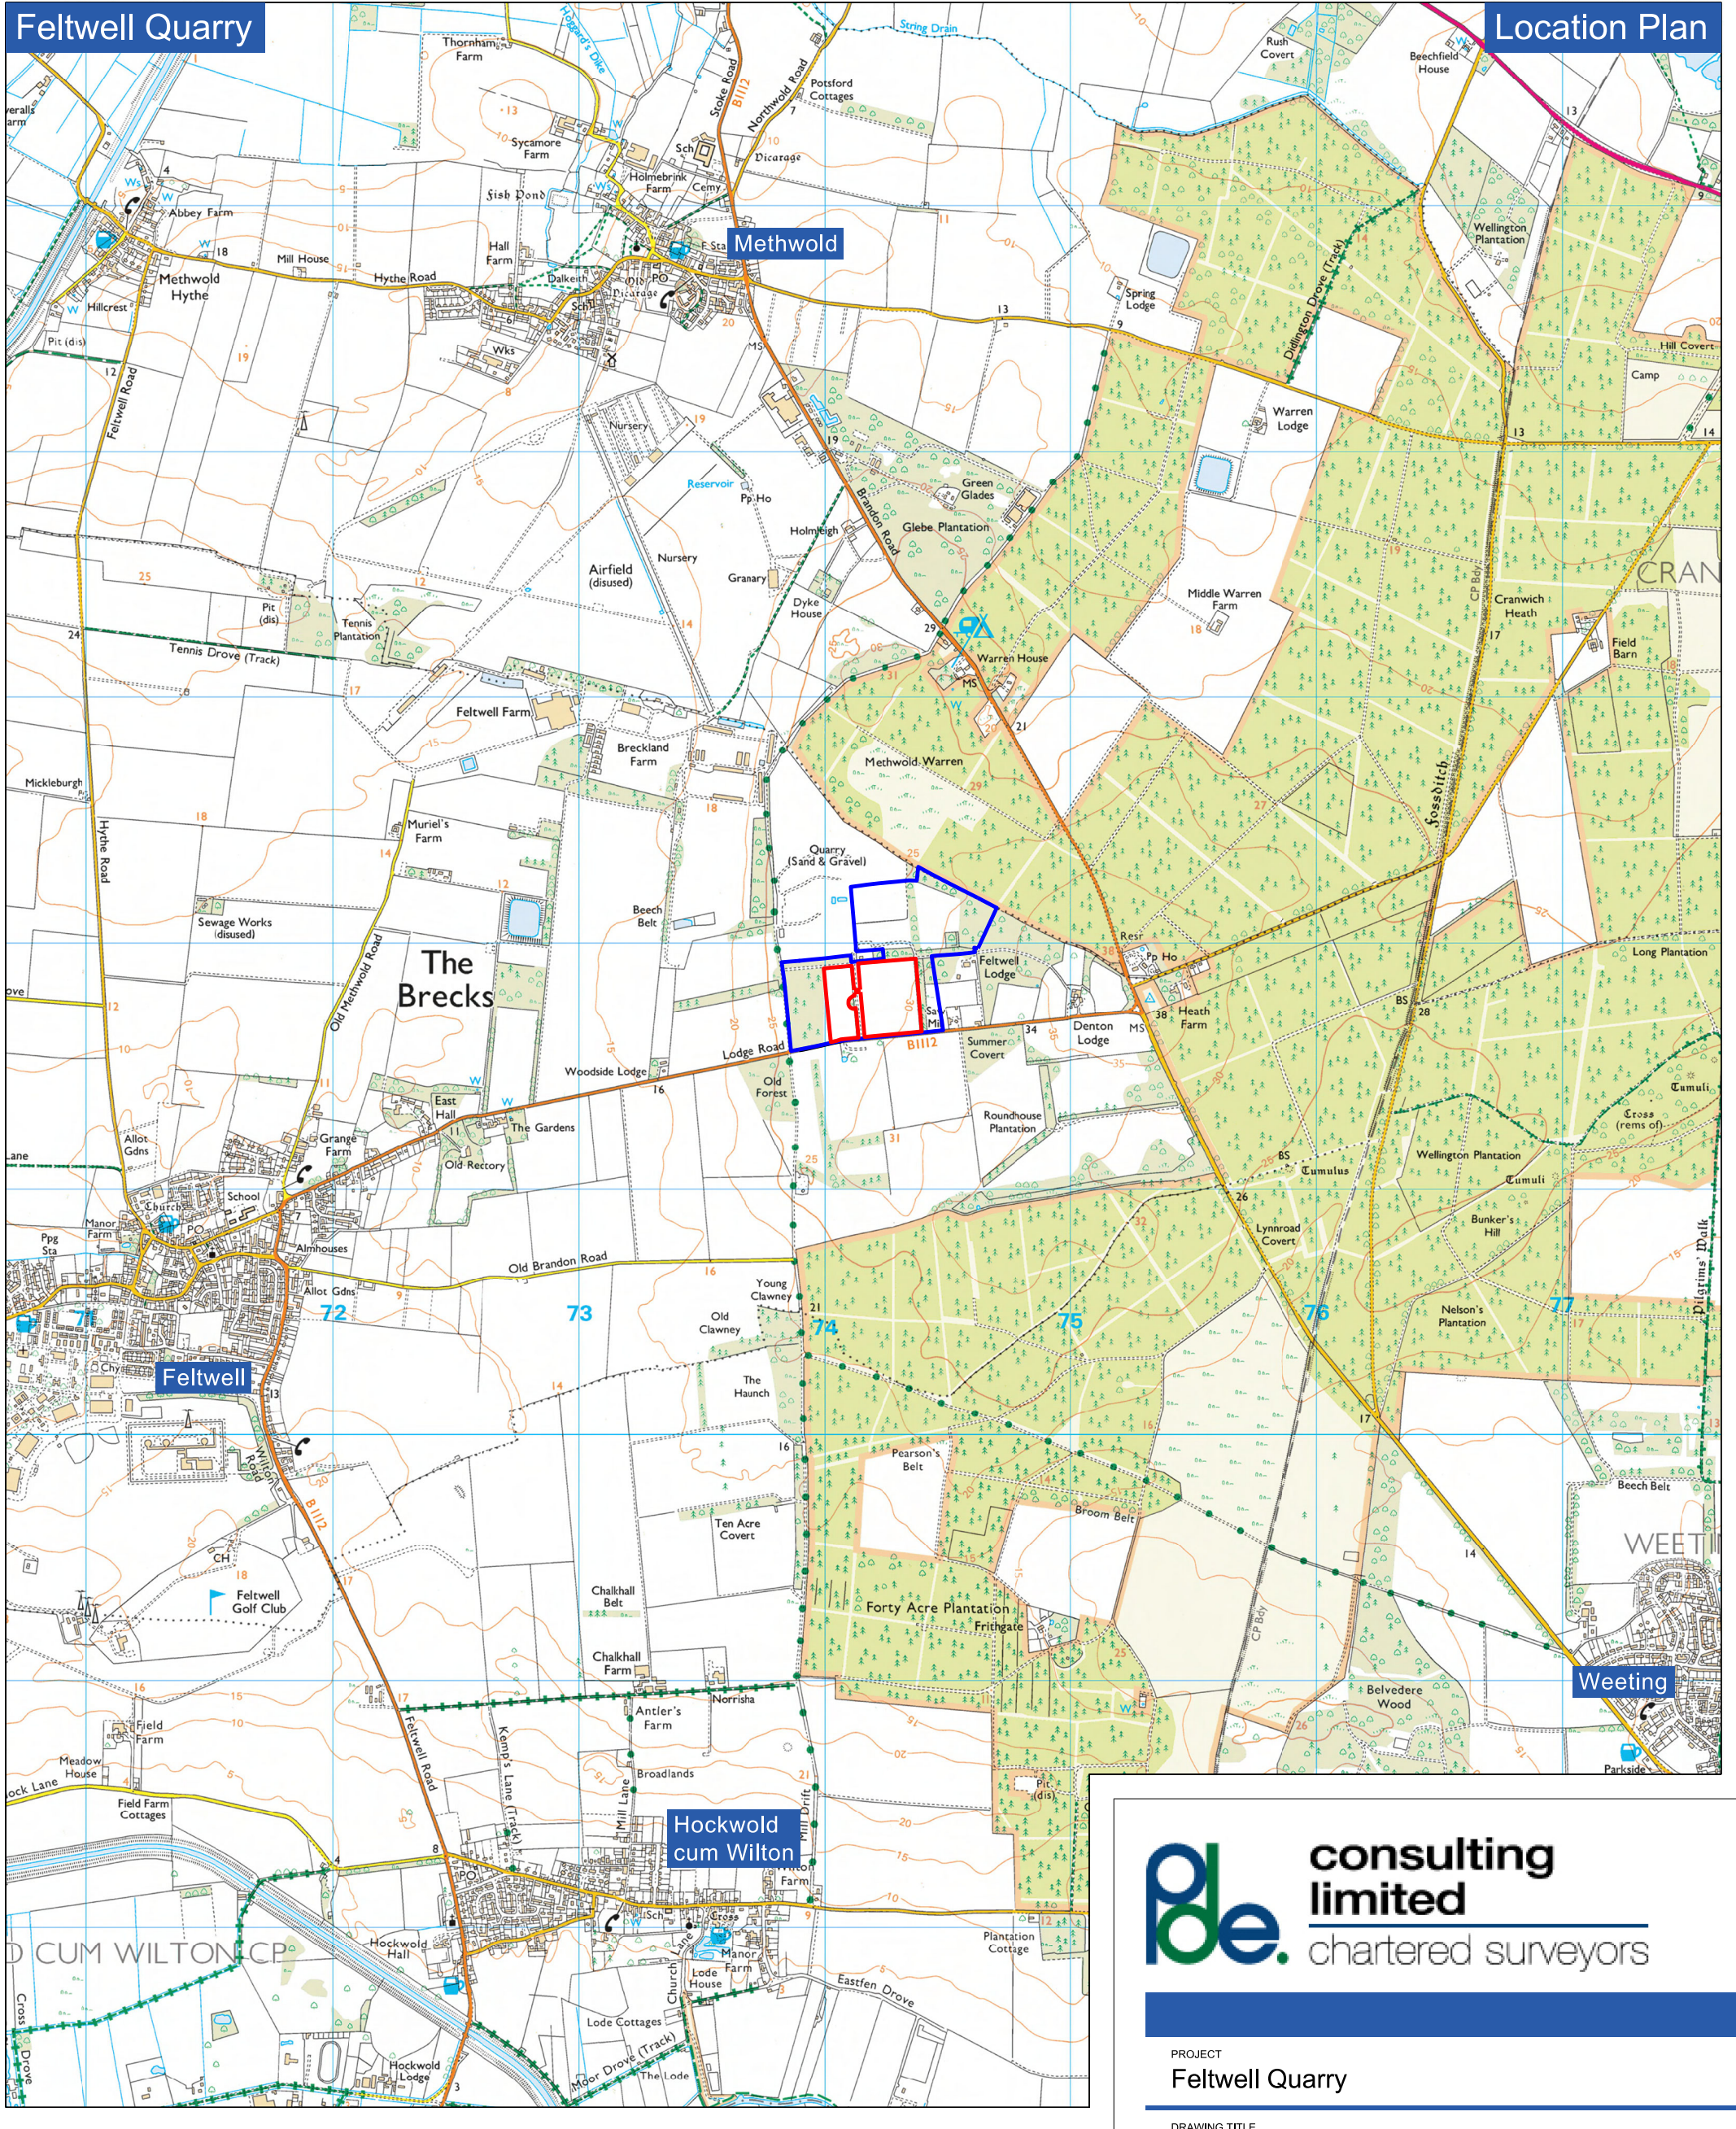

Feltwell Quarry

Location Plan

LEGEND

- Promotion Area Boundary
- Land Under the Control of the Applicant

PROJECT
Feltwell Quarry

DRAWING TITLE
Location Plan

DATE
September 2022

SCALE
1:25,000@ A3

DRAWING No.
KD.FELT.D.001

DRAWING STATUS
FINAL

Reproduced from Ordnance Survey digital map data © Crown Copyright. All rights reserved. License number 0100031673

THIS DRAWING MAY NOT BE USED WITHOUT CONSENT OF PDE CONSULTING LTD